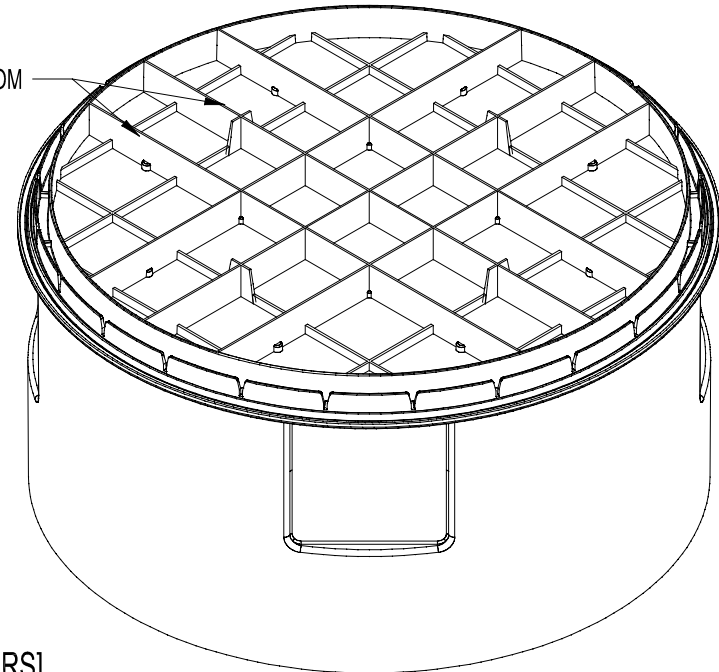

SECTION A-A

TOP DETAIL FITS POLYLOK  
PART NO. - 3008

- 3008-RC
- 3008-R12
- 3008-G24
- 3008-HD
- 3008-RP

4 - 6" x 6" [15.24 cm X 15.24 cm]  
PANELS TO ALLOW  
FOR EASY WALL PENETRATION  
USING WATER TIGHT GROMMETS

RIBBED BOTTOM

TOP VIEW

POLYLOK 12 X 24 BASIN  
PART NO. 3008-R12B  
MATERIAL - HDPE  
CAPACITY - 12" TALL BASIN - 25 GALLONS [94.5 LITERS]