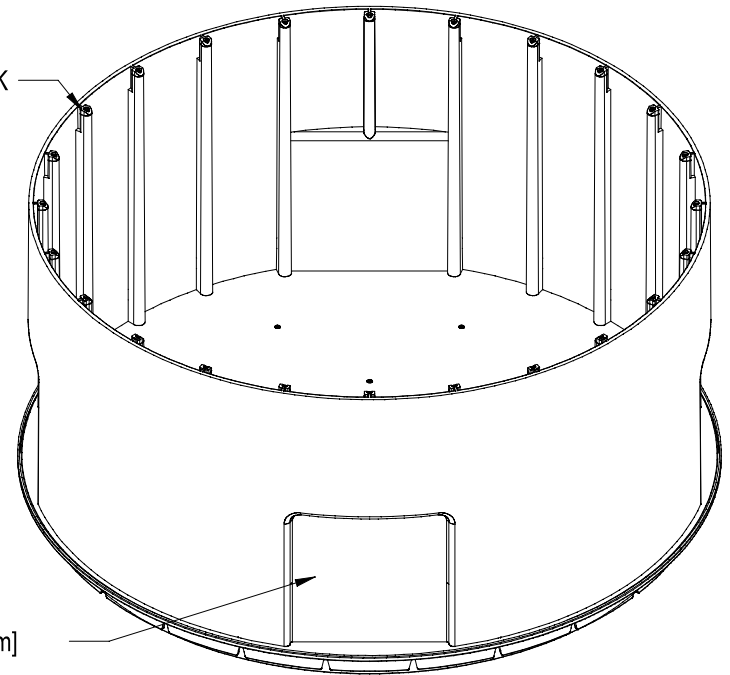

SECTION A-A

TOP DETAIL FITS POLYLOK  
PART NO. - 3008

- 3008-RC
- 3008-R12
- 3008-G24
- 3008-HD
- 3008-RP

4 - 6" x 6" [15.24 cm X 15.24 cm]  
PANELS TO ALLOW  
FOR EASY WALL PENETRATION  
USING WATER TIGHT GROMMETS

RIBBED BOTTOM

TOP VIEW

POLYLOK 12 X 24 BASIN  
PART NO. 3008-R12B  
MATERIAL - HDPE  
CAPACITY - 12" TALL BASIN - 25 GALLONS [94.5 LITERS]