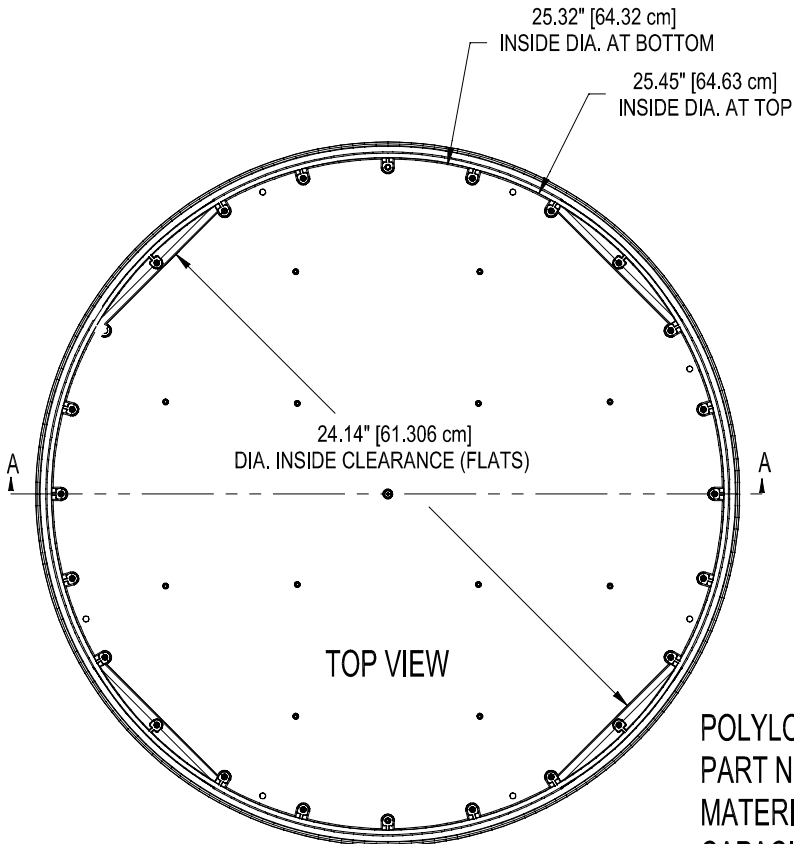

SECTION A-A

TOP DETAIL FITS POLYLOK  
PART NO. - 3008

- 3008-RC
- 3008-R12
- 3008-G24
- 3008-HD
- 3008-RP

4 - 6" x 6" [15.24 cm X 15.24 cm]  
PANELS TO ALLOW  
FOR EASY WALL PENETRATION  
USING WATER TIGHT GROMMETS

RIBBED BOTTOM

TOP VIEW

POLYLOK 12 X 24 BASIN  
PART NO. 3008-R12B  
MATERIAL - HDPE  
CAPACITY - 12" TALL BASIN - 25 GALLONS [94.5 LITERS]